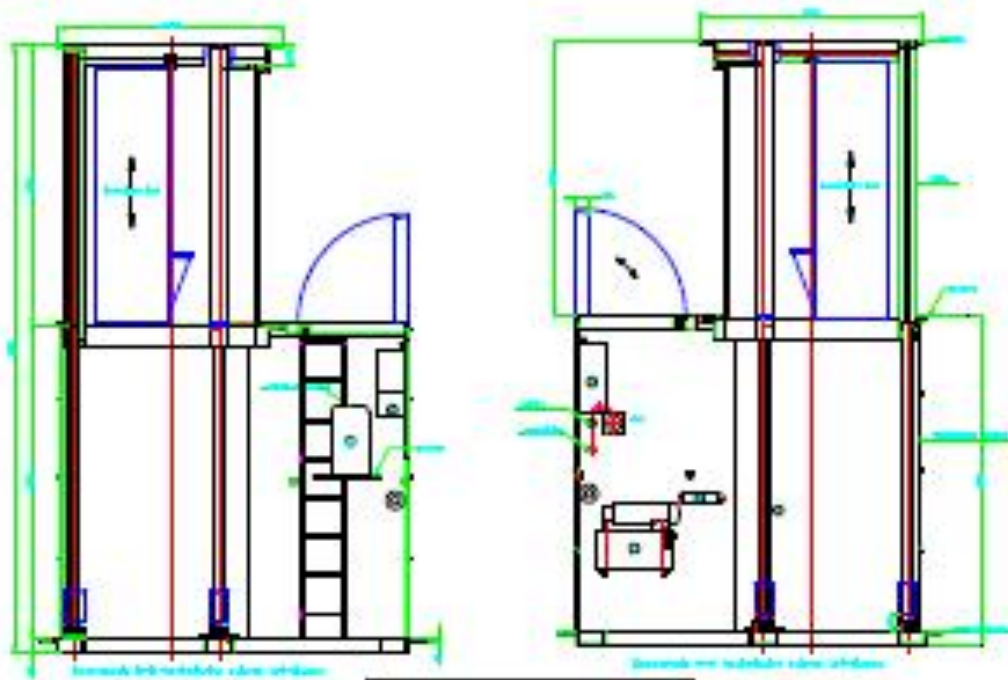

UriLady
Selfcleaning Retractable Toilet

- Retractable
- Fully stainless steel exterior
- Fully stainless steel interior
- Self-cleaning toilet seat
- Self-cleaning floor
- Hand wash basin
- Hand dryer
- Bin
- Hook
- Stainless steel mirror
- Automatic door
- Illuminated sign
- Original pavement on top

Uitvoer (kies welk de referentie afmeting opgeeft - 1.20m)